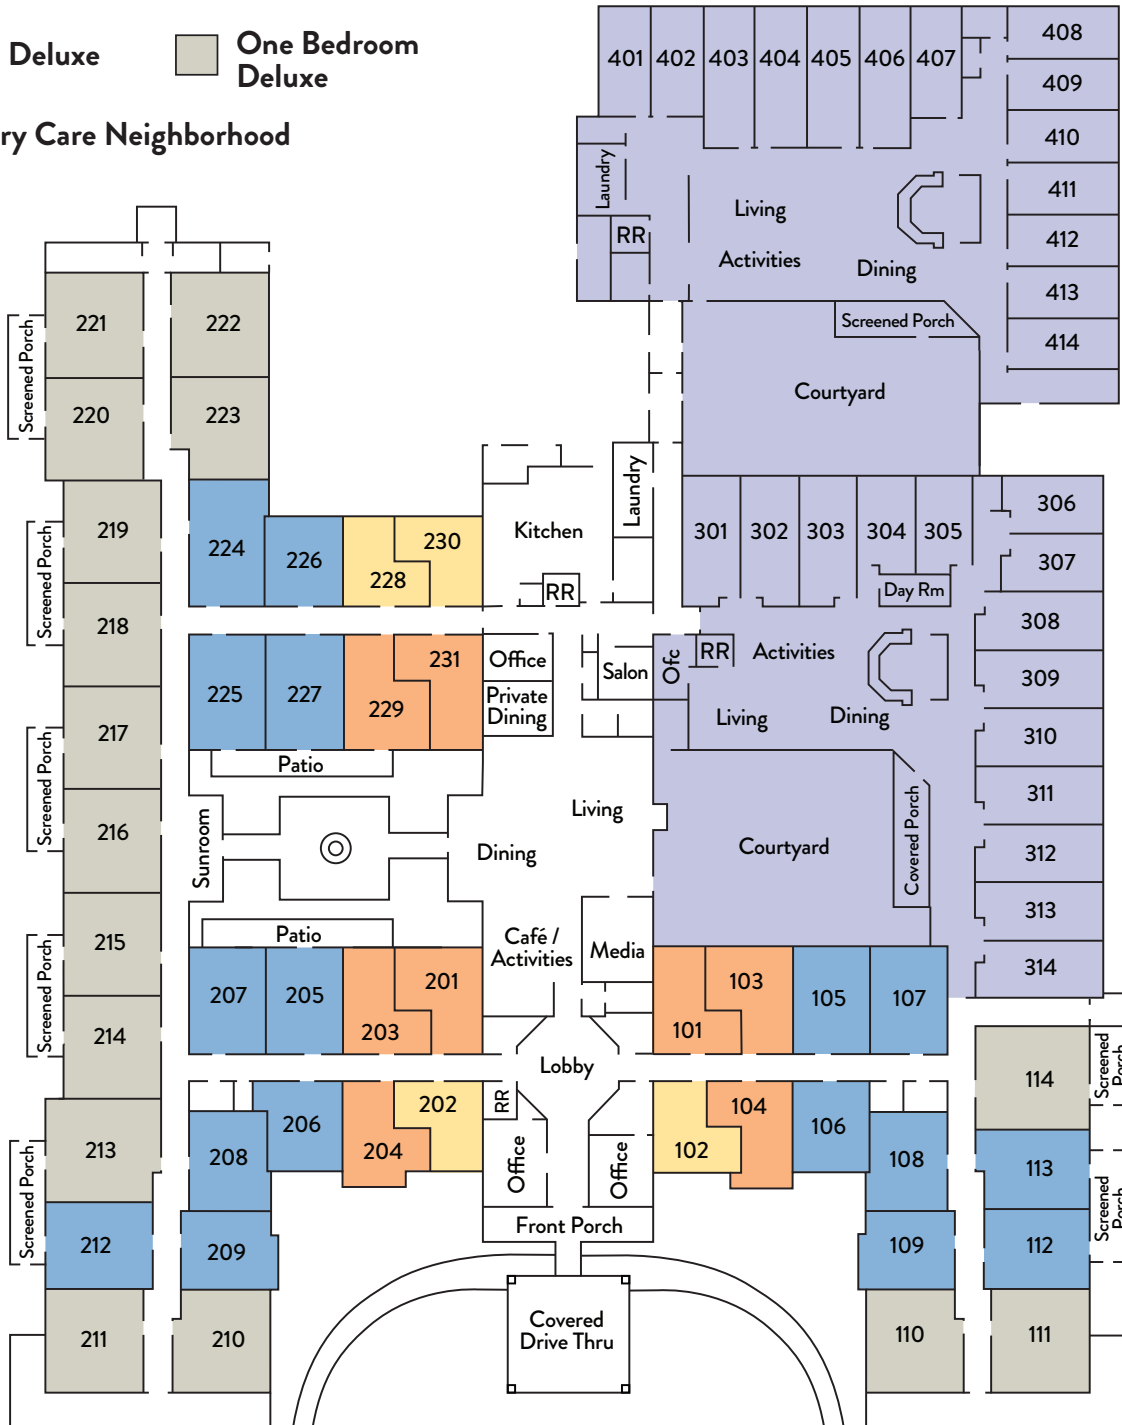

FLOOR PLAN OPTIONS

Benton House at Oakleaf

Studio
330 sf

Studio Deluxe
400 sf

One Bedroom
378-504 sf

One Bedroom Deluxe
552 sf

Benton HOUSE®
senior living community

904-214-3442 • oakleafinfo@bentonhouse.com
417 Oakleaf Plantation Pkwy Jacksonville, FL 32222
FL Assisted Living Facility #13009

OUR COMMUNITY

Benton House at Oakleaf

- Studio
- One Bedroom
- Studio Deluxe
- One Bedroom Deluxe
- Memory Care Neighborhood

904-214-3442 • oakleafinfo@bentonhouse.com
 417 Oakleaf Plantation Pkwy Jacksonville, FL 32222
 FL Assisted Living Facility #13009