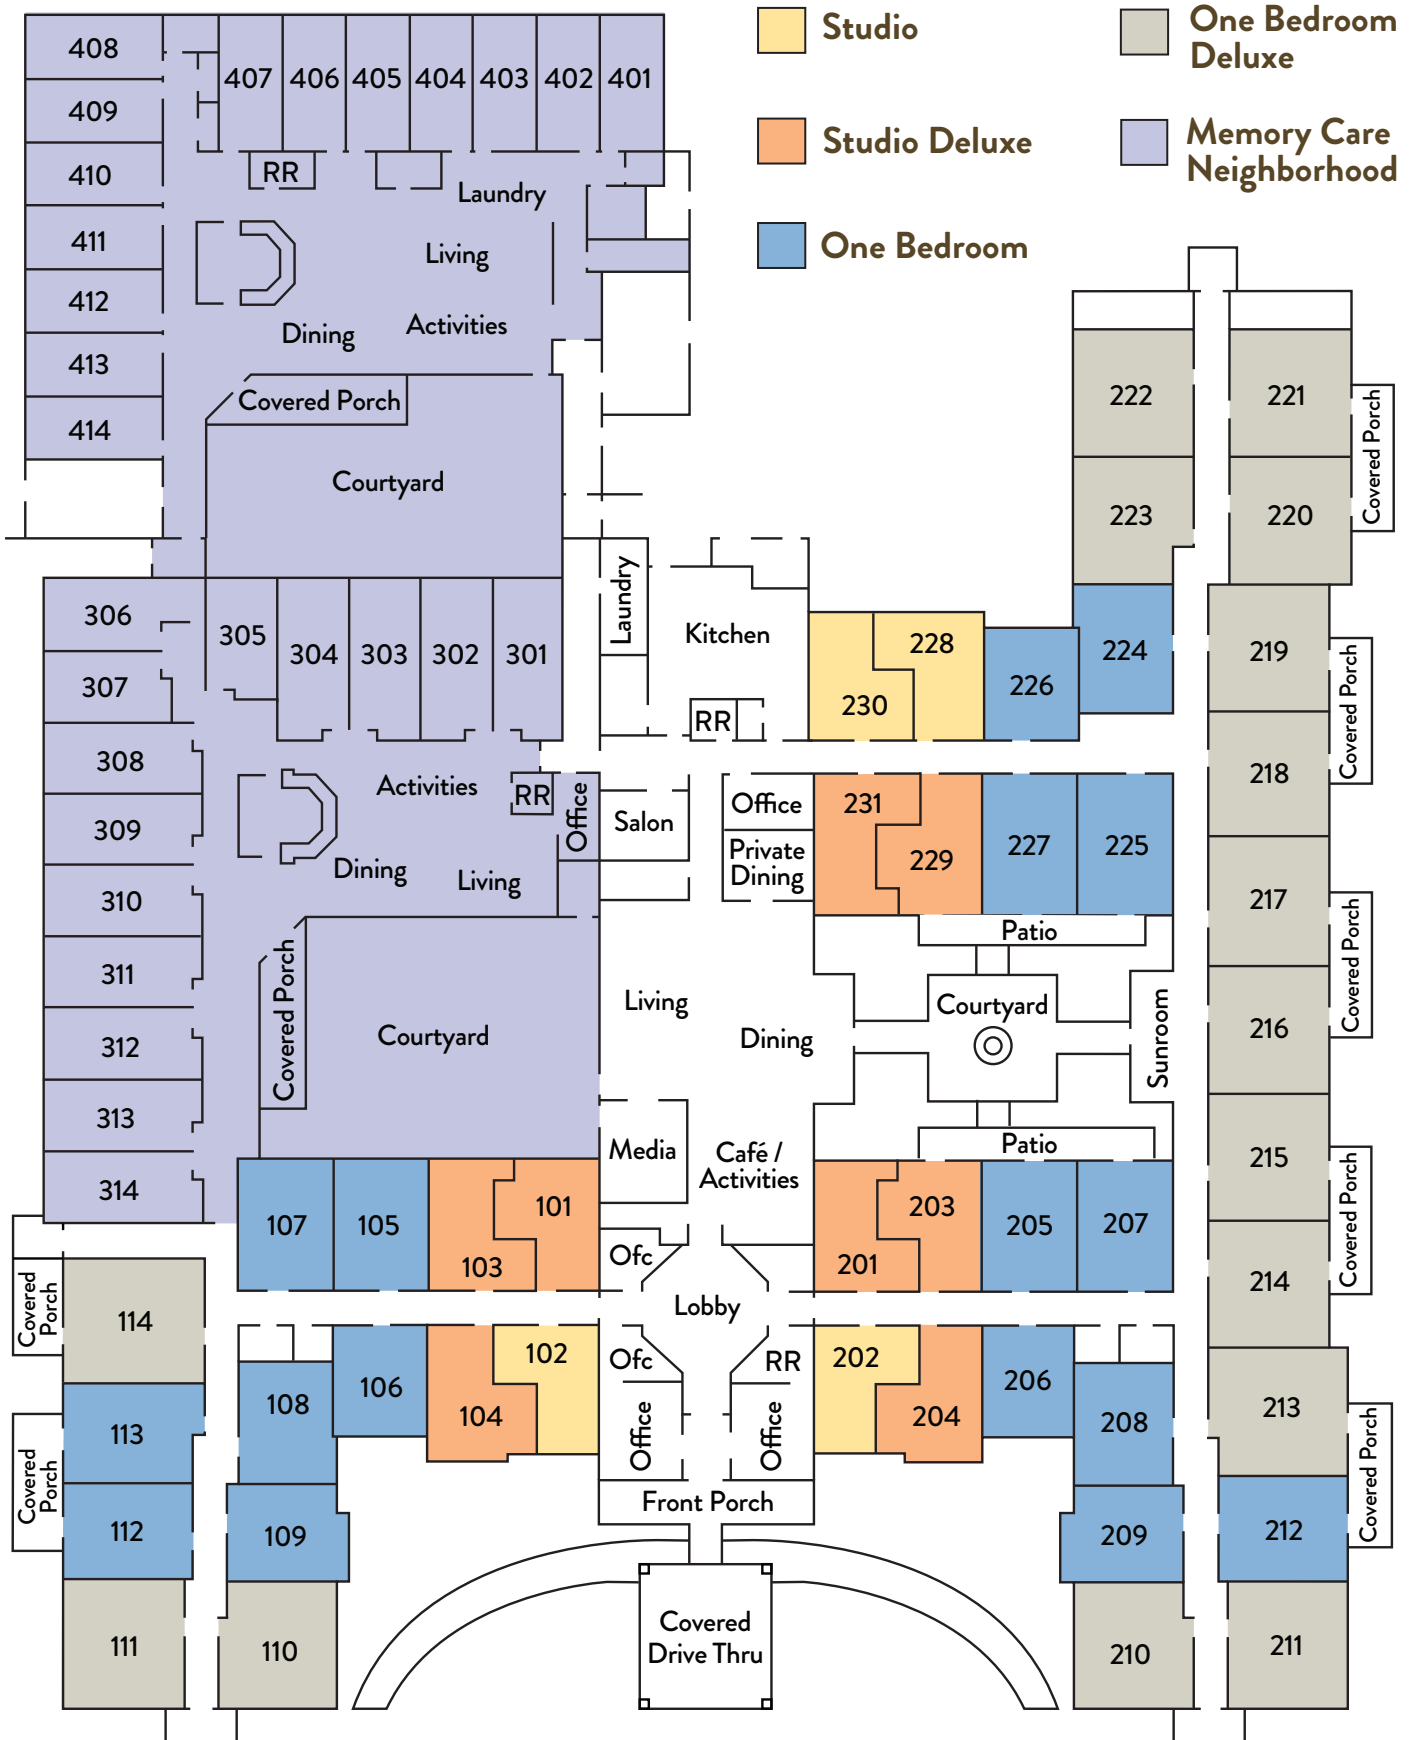

Floor Plan Options

BENTON HOUSE OF LENEXA

Studio
330 sf

Studio Deluxe
400 sf

One Bedroom
378-504 sf

One Bedroom Deluxe
552 sf

913-839-4097

lenexainfo@bentonhouse.com

22000 Prairie Star Pkwy • Lenexa, KS 66220

bentonhouse.com/lenexa

Studio

One Bedroom Deluxe

Studio Deluxe

Memory Care Neighborhood

One Bedroom