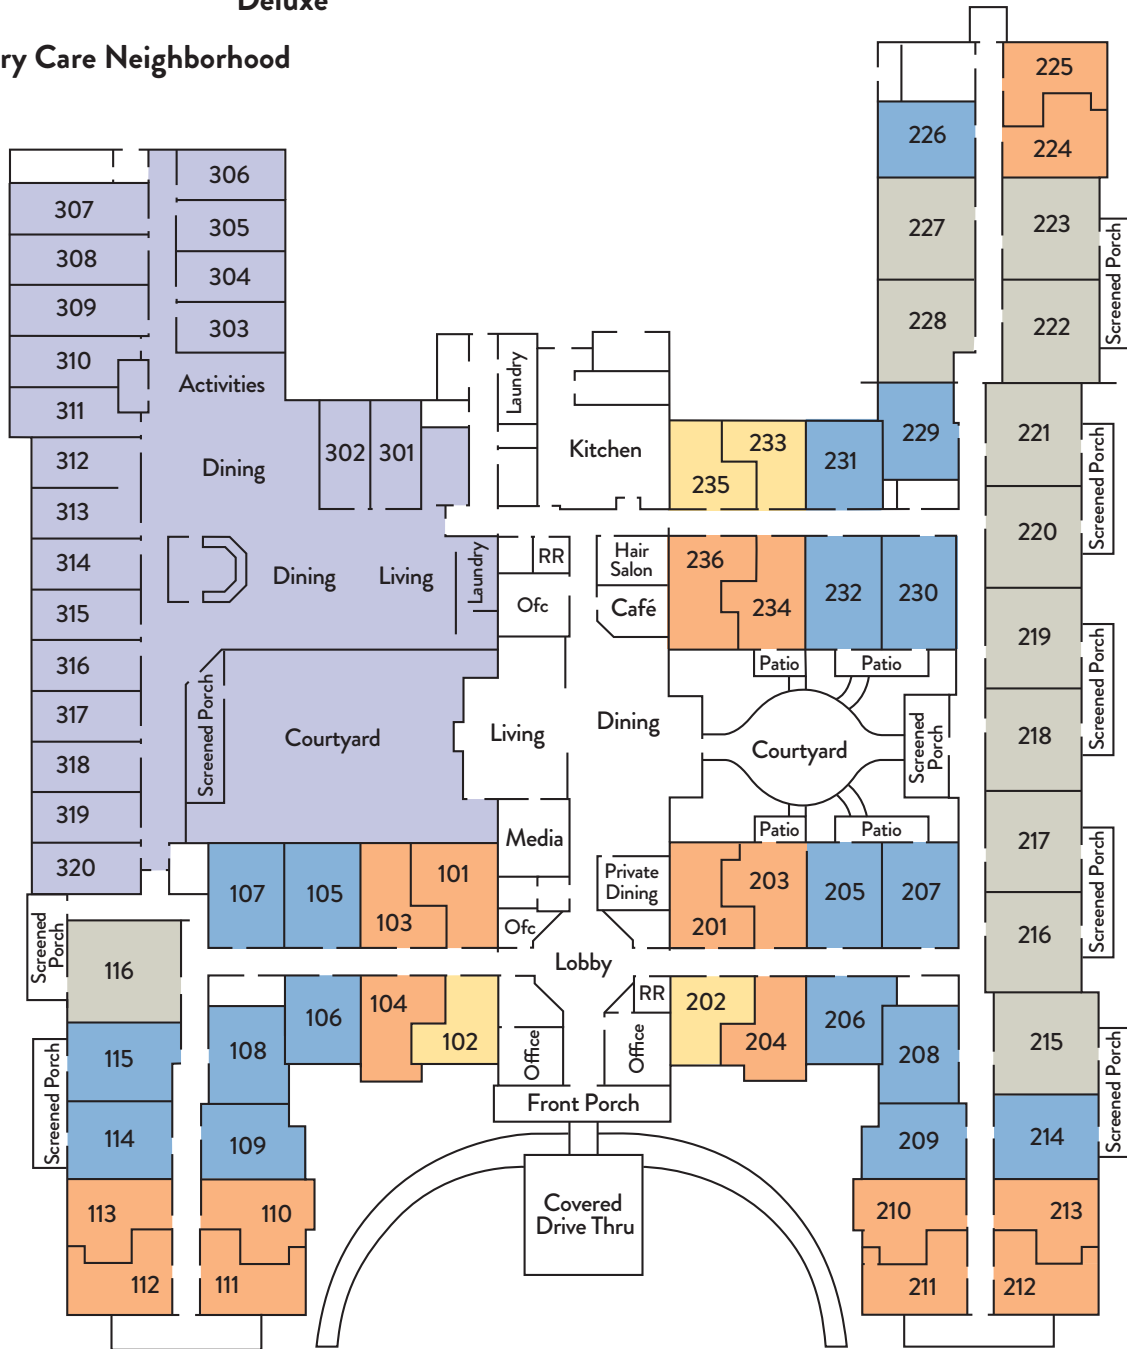

FLOOR PLAN OPTIONS

Benton House of Narcoossee

Studio
330 sf

Studio Deluxe
400 sf

One Bedroom
378-504 sf

One Bedroom Deluxe
552 sf

Benton HOUSE®
senior living community

321-895-2121 • narcoosseeinfo@bentonhouse.com
2910 Narcoossee Road • St. Cloud, FL 34771
FL Assisted Living Facility license pending

OUR COMMUNITY

Benton House of Narcoossee

- Studio
- One Bedroom
- Studio Deluxe
- One Bedroom Deluxe
- Memory Care Neighborhood

Benton HOUSE®
senior living community

321-895-2121 • narcoosseeinfo@bentonhouse.com
2910 Narcoossee Road • St. Cloud, FL 34771
FL Assisted Living Facility license pending