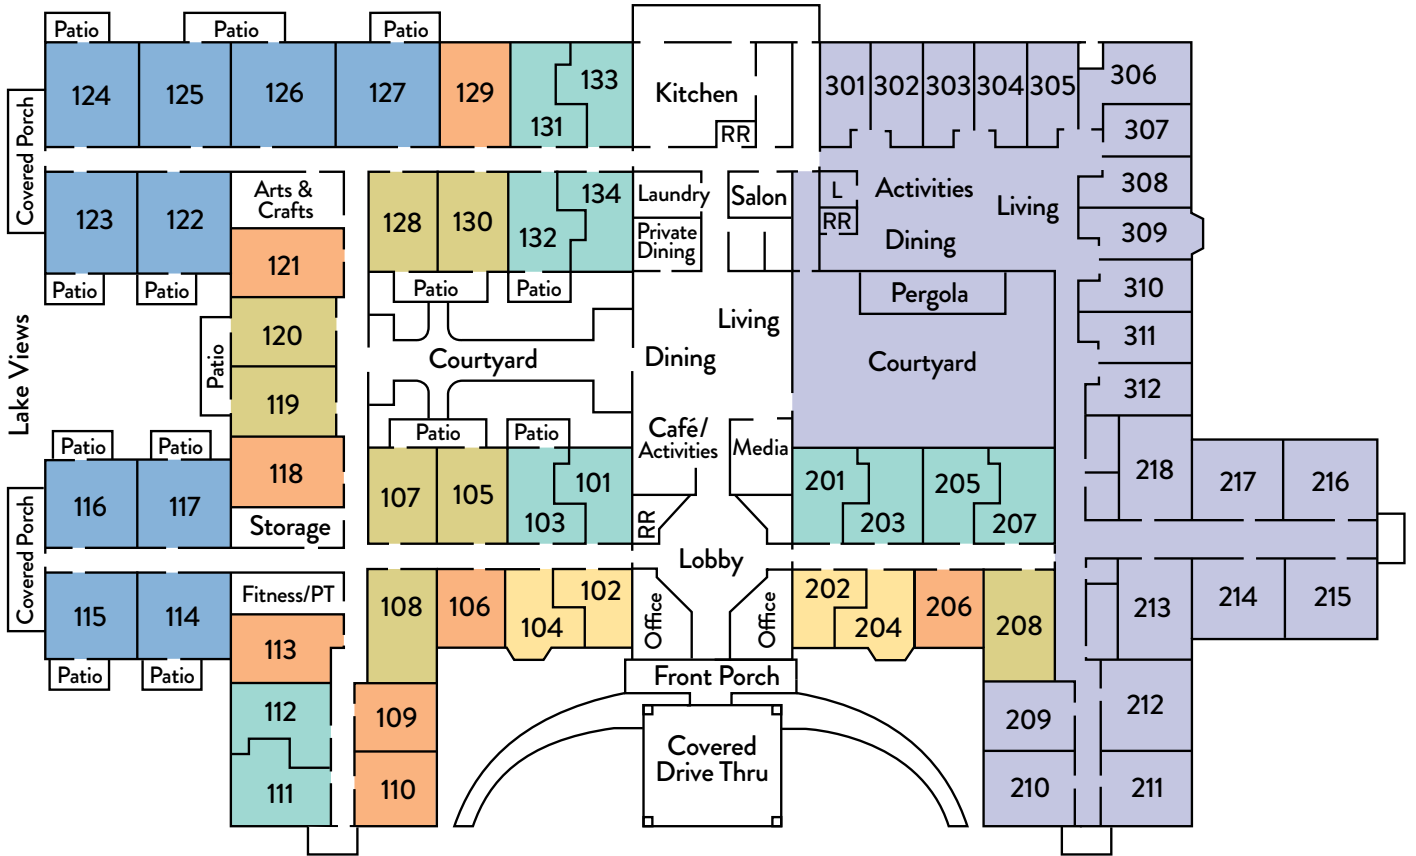

Floor Plan Options

BENTON HOUSE OF NEWNAN

Studio
330 sf

Deluxe Studio
400 sf

Large Studio
378-504 sf

One Bedroom
552 sf

770-253-8444

newnaninfo@bentonhouse.com

25 Newnan Lakes Blvd • Newnan, GA 30263

bentonhouse.com/newnan

- Studio
- Large Studio
- Large Studio
Patio/Stretch
- Deluxe Studio
- One Bedroom
- Memory Care
Neighborhood