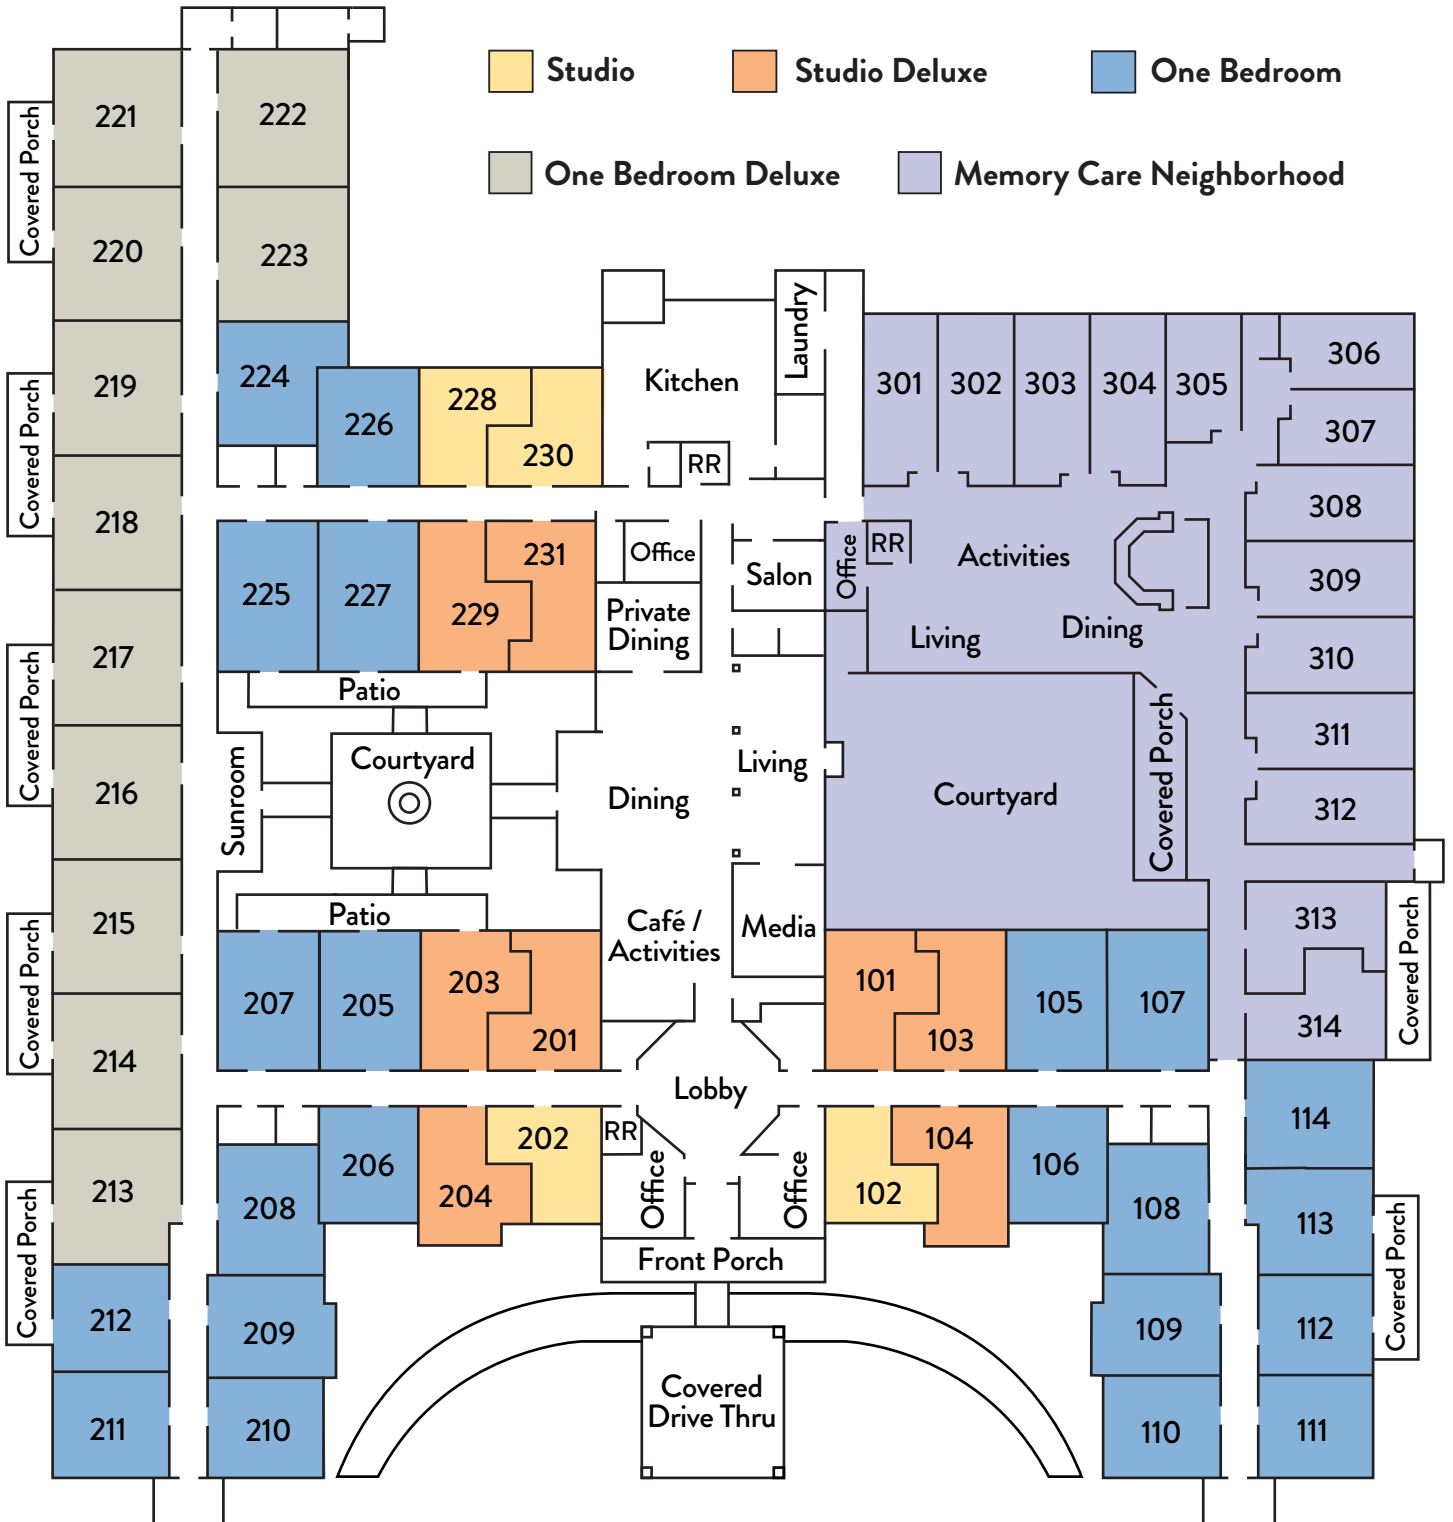

# Floor Plan Options

BENTON HOUSE OF WOODSTOCK

**Studio**  
330 sf

**Studio Deluxe**  
400 sf

**One Bedroom**  
378-504 sf

**One Bedroom Deluxe**  
552 sf

678-494-4500

woodstockinfo@bentonhouse.com

3385 Trickum Road • Woodstock, GA 30188

bentonhouse.com/woodstock

Studio
  Studio Deluxe
  One Bedroom

One Bedroom Deluxe
  Memory Care Neighborhood