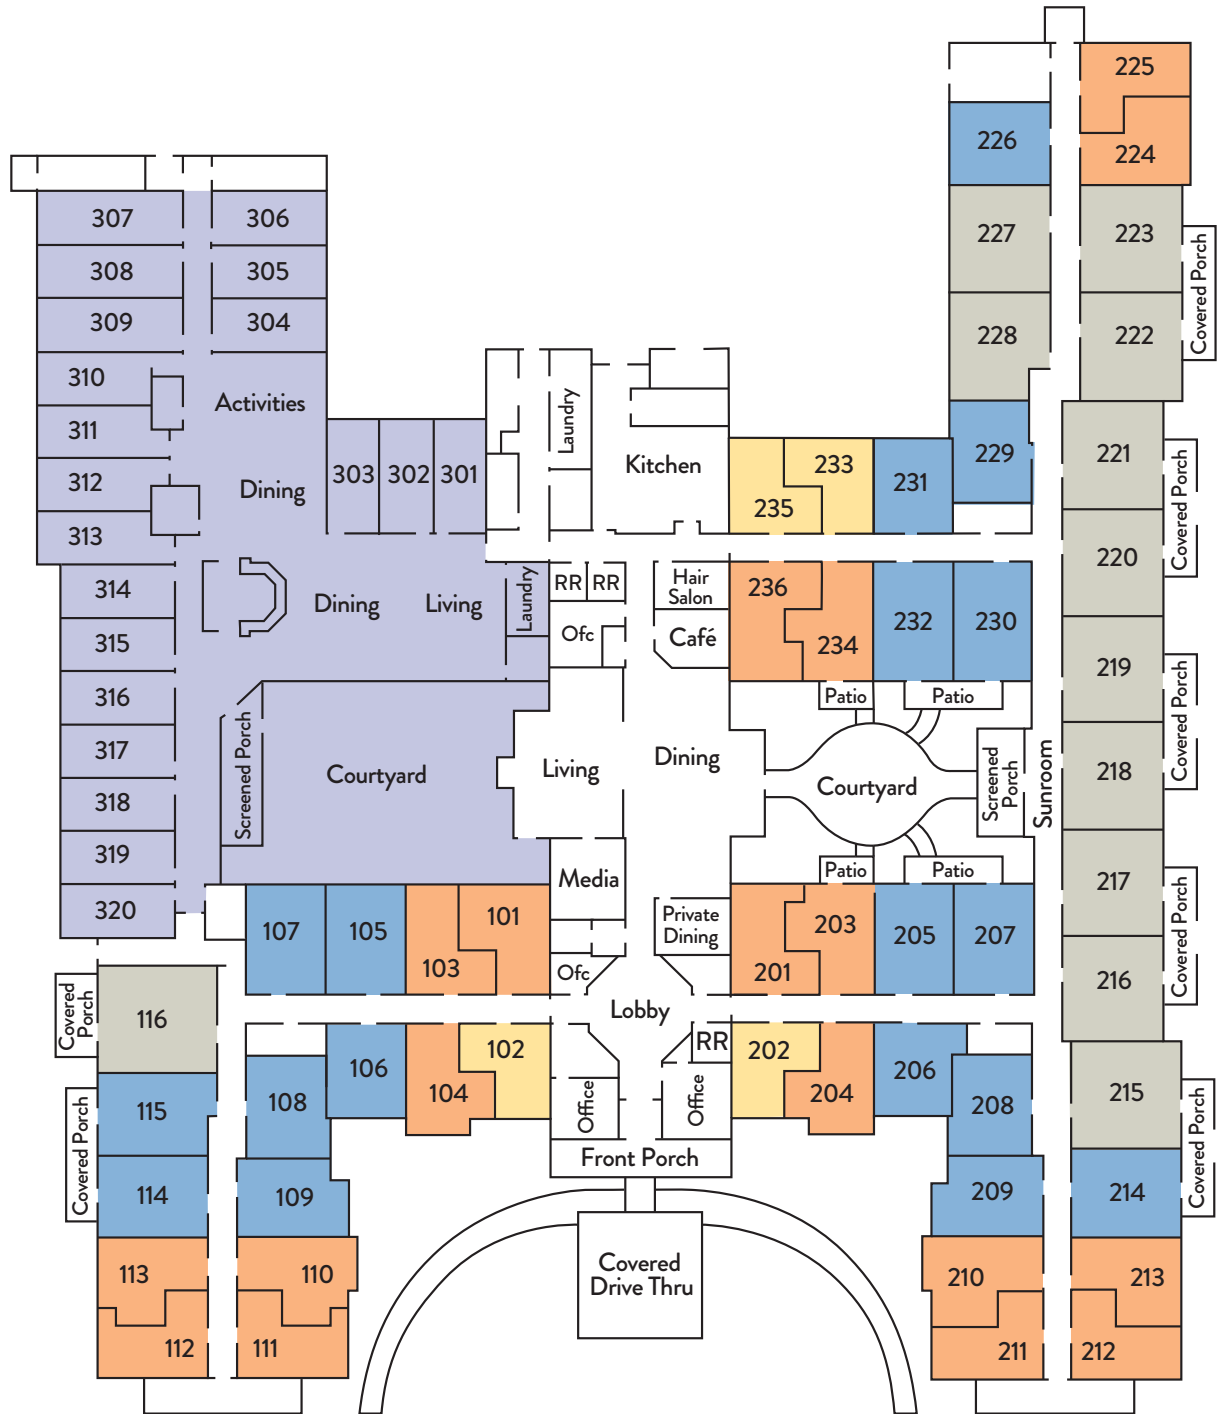

OUR COMMUNITY

Benton House of Florence