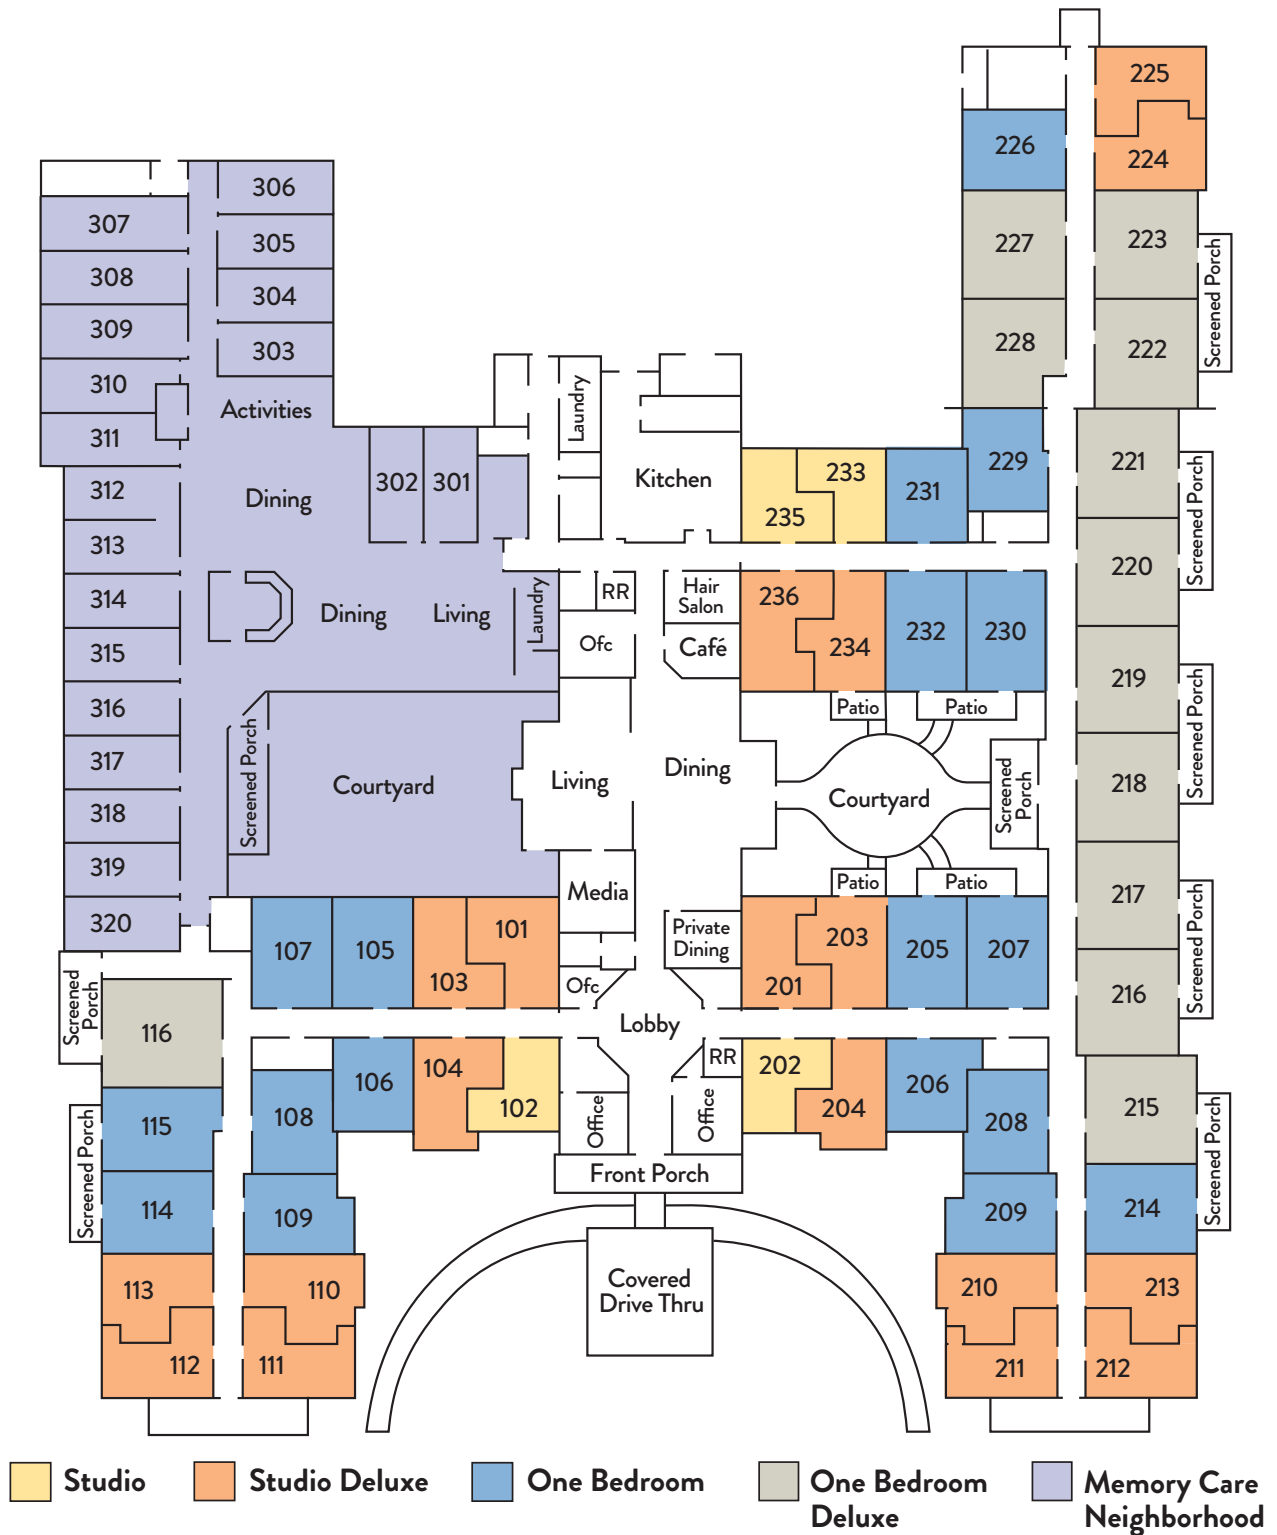

OUR COMMUNITY

Benton House of Oviedo

Benton HOUSE®
senior living community

321-415-0400 • oviedoinfo@bentonhouse.com
1915 W. CR 419 • Chuluota, FL 32766
FL Assisted Living Facility license pending